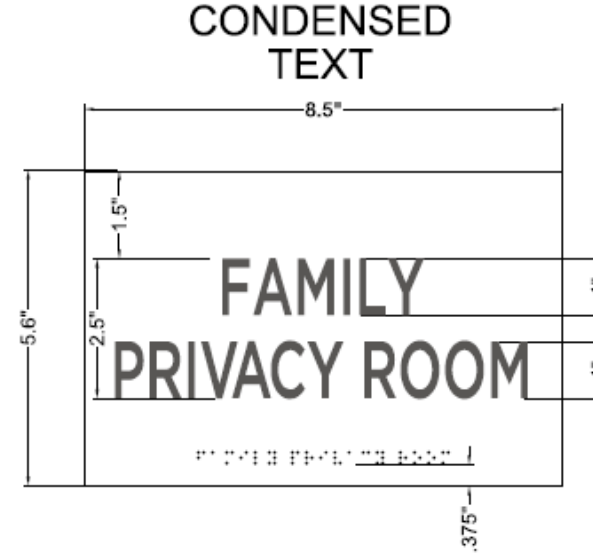

RETURNS

8" LETTERS WITH BRUSHED ALUMINUM FACES / OVERALL SIZE: 8.25" X 55"

Side View

1/4" WHITE SINTRA
W/ DARK GRAY ADA
W/ BRAILLE

Tape Mounted

Font: Gotham

1/4" White Sintra
Dark Gray ADA
w/ Braille

Tape Mount