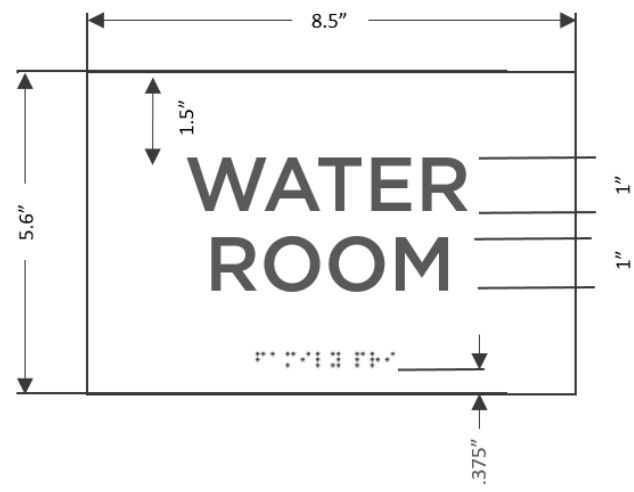

RETURNS

8" LETTERS WITH BRUSHED ALUMINUM FACES / OVERALL SIZE: 8.25" X 55"

Side View

1/4" WHITE SINTRA
W/ DARK GRAY ADA
W/ BRAILLE

Tape Mounted

Font: Gotham

1/4" White Sintra
Dark Gray ADA
w/ Braille

Tape Mount