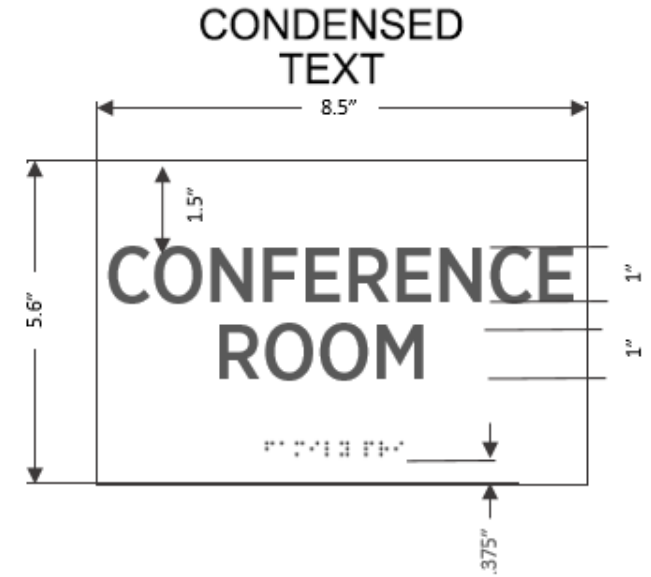

RETURNS

8" LETTERS WITH BRUSHED ALUMINUM FACES / OVERALL SIZE: 8.25" X 55"

Side View

1/4" WHITE SINTRA
W/ DARK GRAY ADA
W/ BRAILLE

Tape Mounted

Font: Gotham

1/4" White Sintra
Dark Gray ADA
w/ Braille

Tape Mount