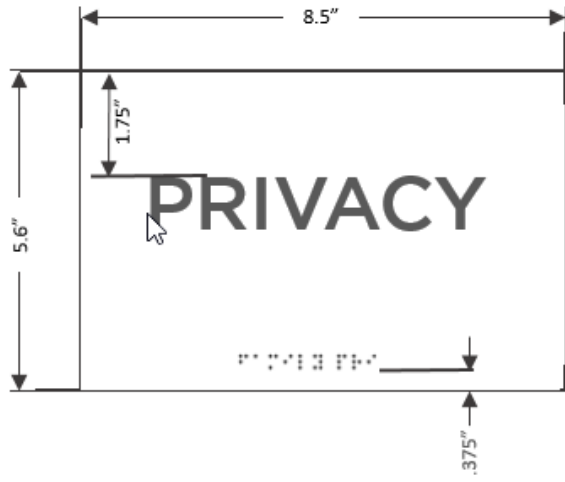

RETURNS

8" LETTERS WITH BRUSHED ALUMINUM FACES / OVERALL SIZE: 8.25" X 55"

Side View

1/4" WHITE SINTRA
W/ DARK GRAY ADA
W/ BRAILLE

Tape Mounted

Font: Gotham

1/4" White Sintra
Dark Gray ADA
w/ Braille

Tape Mount