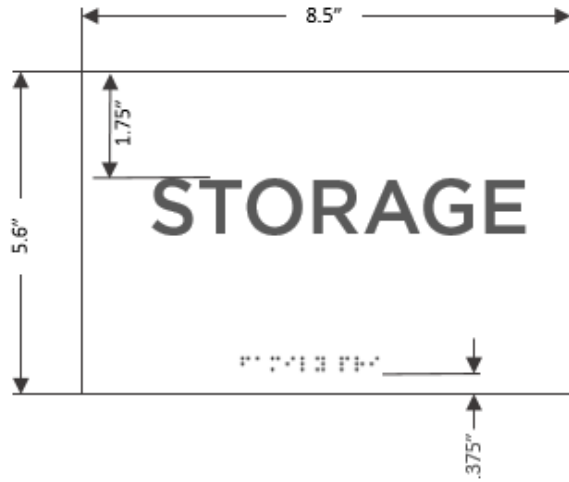

RETURNS

8" LETTERS WITH BRUSHED ALUMINUM FACES / OVERALL SIZE: 8.25" X 55"

Side View

1/4" WHITE SINTRA
W/ DARK GRAY ADA
W/ BRAILLE

Tape Mounted

Font: Gotham

1/4" White Sintra
Dark Gray ADA
w/ Braille

Tape Mount