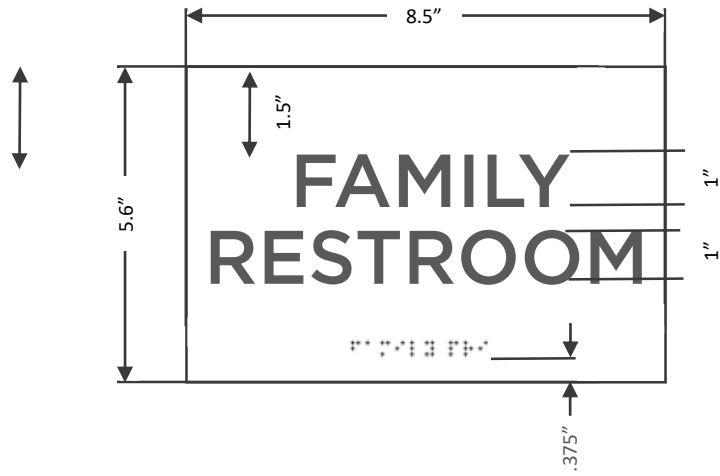

RETURNS

8" LETTERS WITH BRUSHED ALUMINUM FACES / OVERALL SIZE: 8.25" X 55"

Side View

1/4" WHITE SINTRA
W/ DARK GRAY ADA
W/ BRAILLE

Tape Mounted

Font: Gotham

1/4" White Sintra
Dark Gray ADA
w/ Braille

Tape Mount