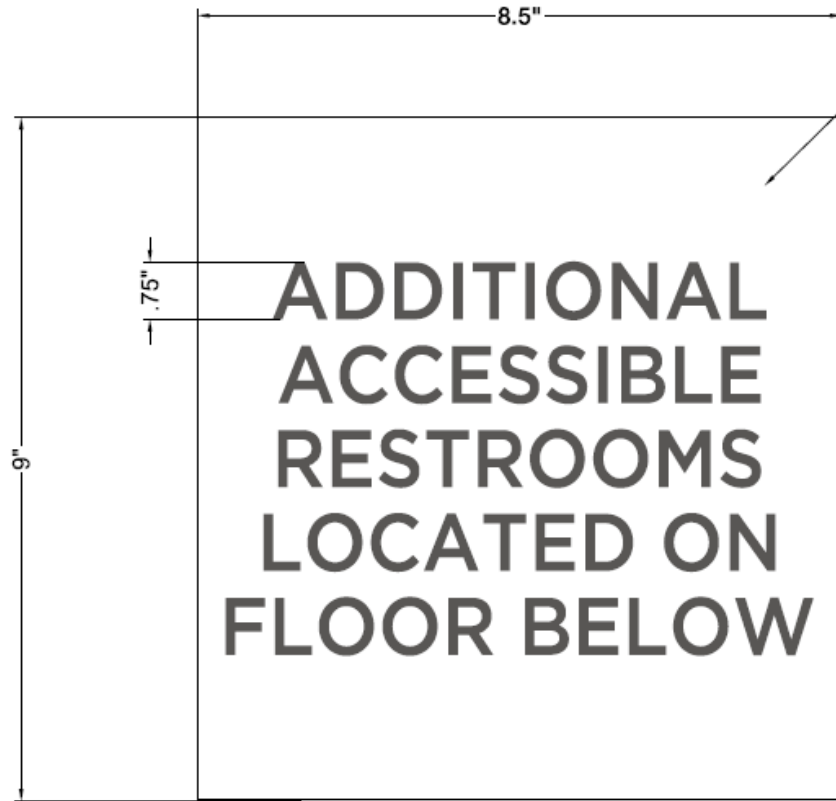

1/4" White Sintra
w/ Dark Gray Vinyl

Tape Mounted

Smaller Text Height
to meet Area Requirement

Font: Gotham