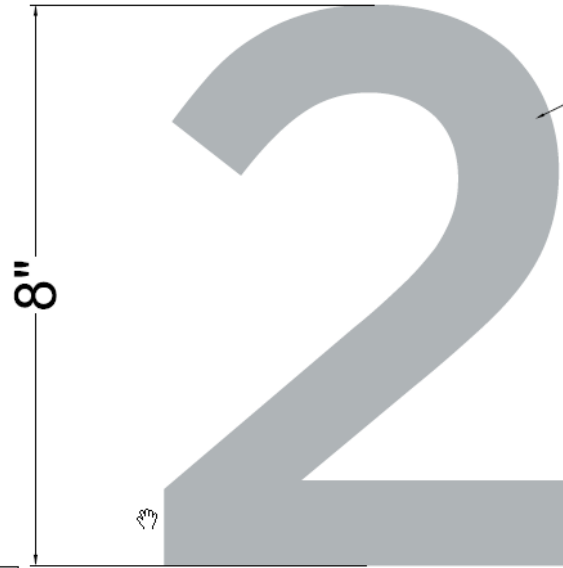

BRANCH HOURS

DRIVE-UP WINDOW

HOURS:
MON-THURS: 9AM - 9PM
FRI-SAT: 9AM - 6PM
SUNDAY: 1PM - 5PM
RING BELL FOR SERVICE

SIZE OF VINYL: 21" X 25"

COLUMBUS
METROPOLITAN
LIBRARY

MARTIN LUTHER KING
BRANCH
1467 E. LONG ST.

NO SHOES, NO SHIRT, NO ENTRY
CODE ADAM

HOURS

MON-THURS: 9 AM TO 8 PM
FRI-SAT: 9 AM TO 6 PM
SUNDAY: 1 PM TO 5 PM

SIZE OF SILVER VINYL: 28" X 24" (X2)

MEETING ROOM ID