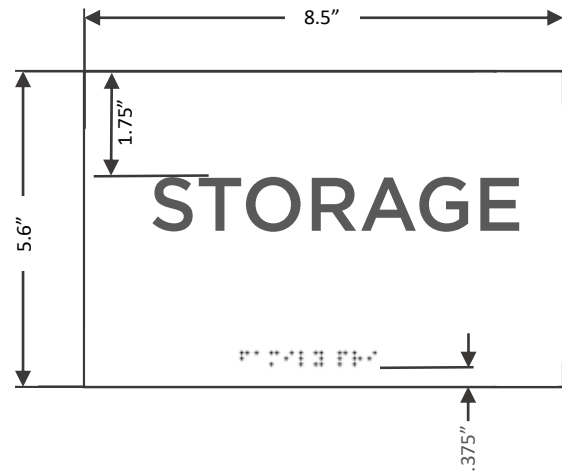

RETURNS

8" LETTERS WITH BRUSHED ALUMINUM FACES / OVERALL SIZE: 8.25" X 55"

Side View

1/4" WHITE SINTRA
W/ DARK GRAY ADA
W/ BRAILLE

Tape Mounted

Font: Gotham

1/4" White Sintra
Dark Gray ADA
w/ Braille

Tape Mount