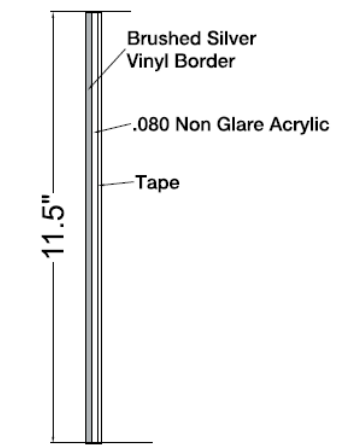

**ACRYLIC HOLDERS:
2.75" X 6"**

TO AND THROUGH COLLEGE AND CAREER

8" LETTERS WITH BRUSHED ALUMINUM FACES / OVERALL SIZE: 8.25" X 170"

READY FOR KINDERGARTEN

8" LETTERS WITH BRUSHED ALUMINUM FACES / OVERALL SIZE: 8.25" X 95"

RETURNS

8" LETTERS WITH BRUSHED ALUMINUM FACES / OVERALL SIZE: 8.25" X 55"

Side View

1/4" WHITE SINTRA
W/ DARK GRAY ADA
W/ BRAILLE

Tape Mounted

Font: Gotham

1/4" White Sintra
Dark Gray ADA
w/ Braille

Tape Mount