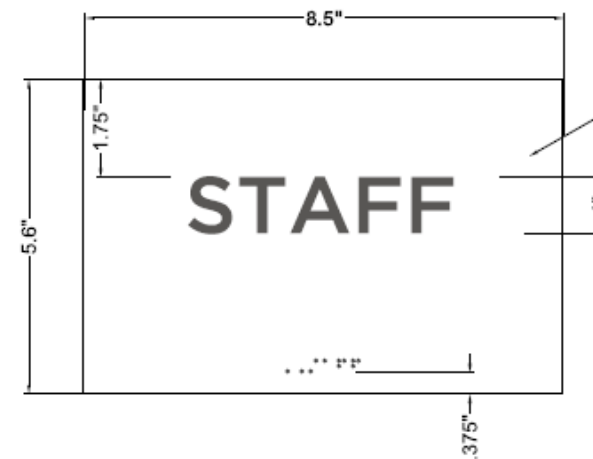

Side View

1/4" WHITE SINTRA
W/ DARK GRAY ADA
W/ BRAILLE

Tape Mounted

Font: Gotham