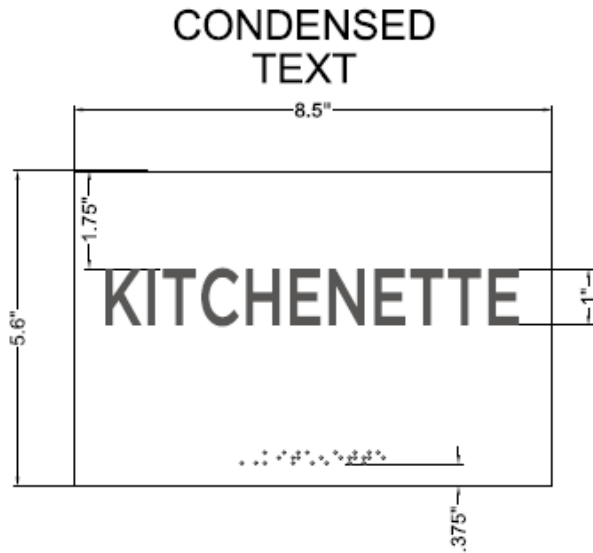

**ACRYLIC HOLDERS:
2.75" X 6"**

TO AND THROUGH COLLEGE AND CAREER

8" LETTERS WITH BRUSHED ALUMINUM FACES / OVERALL SIZE: 8.25" X 170"

READY FOR KINDERGARTEN

8" LETTERS WITH BRUSHED ALUMINUM FACES / OVERALL SIZE: 8.25" X 95"

RETURNS

8" LETTERS WITH BRUSHED ALUMINUM FACES / OVERALL SIZE: 8.25" X 55"

Side View

1/4" WHITE SINTRA
W/ DARK GRAY ADA
W/ BRAILLE

Tape Mounted

Font: Gotham

1/4" White Sintra
Dark Gray ADA
w/ Braille

Tape Mount