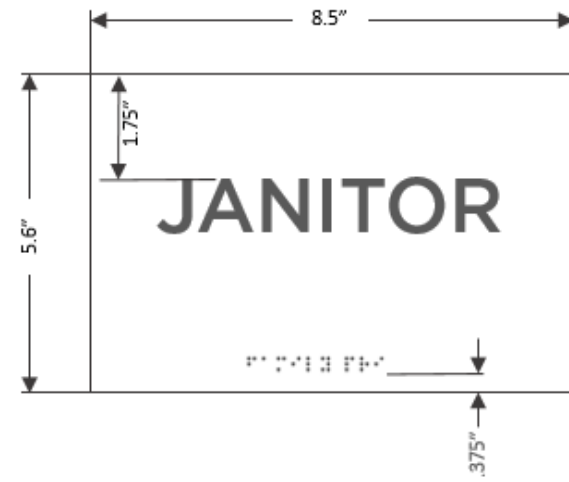

RETURNS

8" LETTERS WITH BRUSHED ALUMINUM FACES / OVERALL SIZE: 8.25" X 55"

Side View

1/4" WHITE SINTRA
W/ DARK GRAY ADA
W/ BRAILLE

Tape Mounted

Font: Gotham

1/4" White Sintra
Dark Gray ADA
w/ Braille

Tape Mount