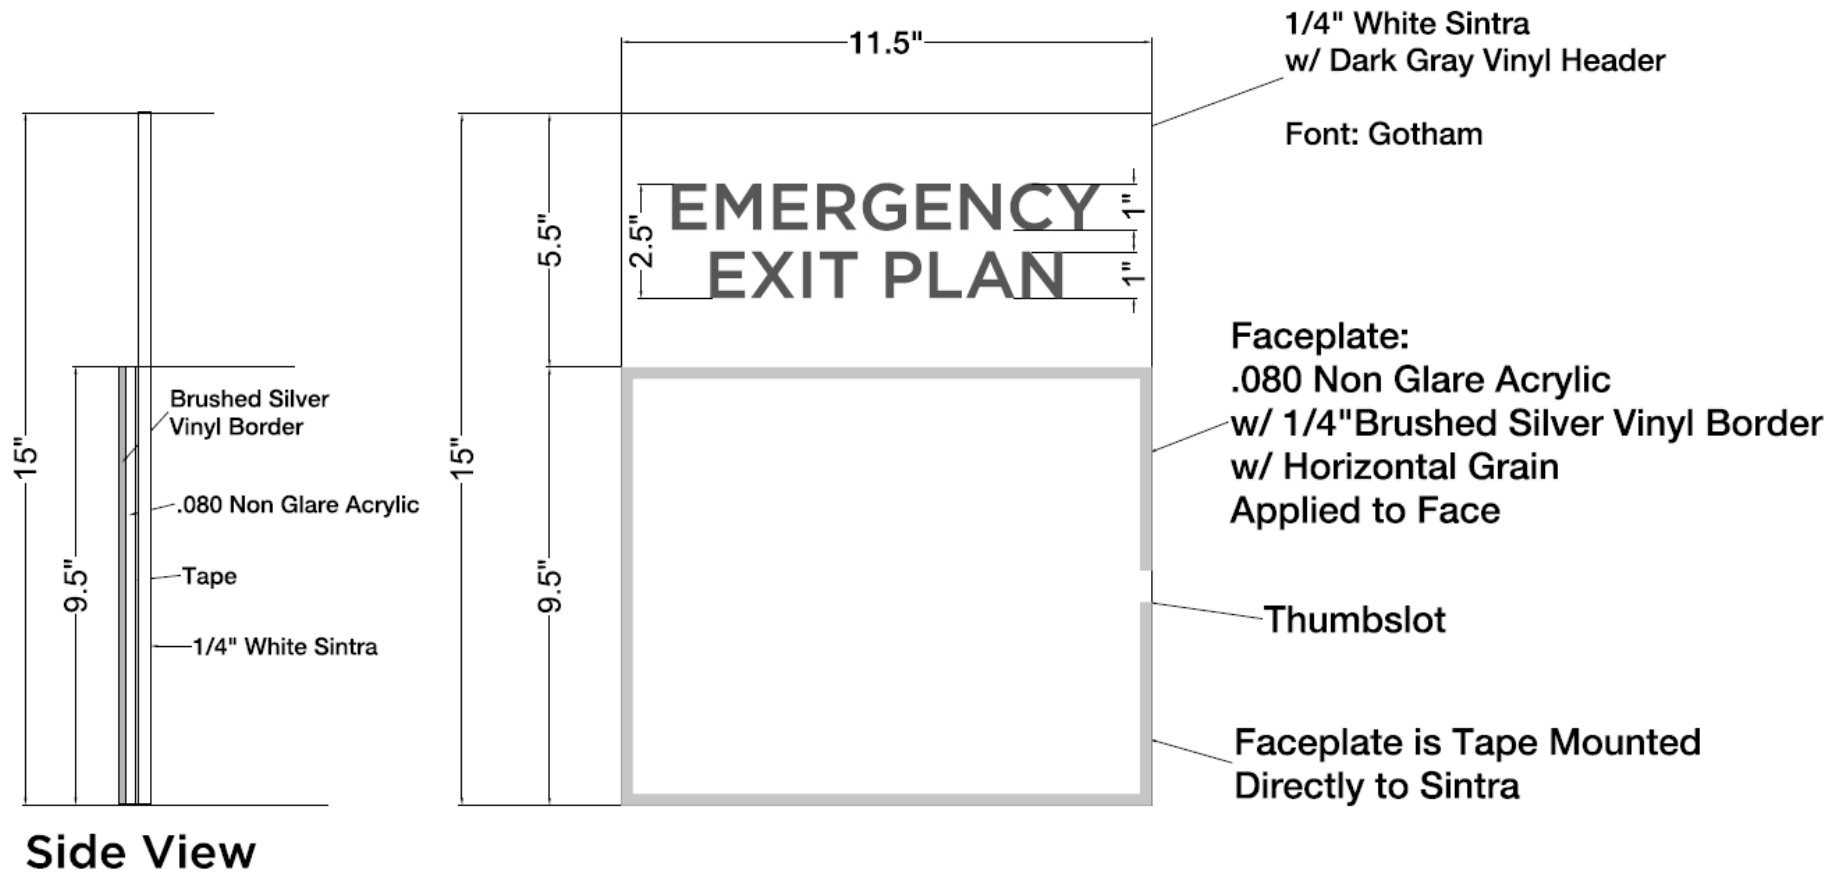

RETURNS

8" LETTERS WITH BRUSHED ALUMINUM FACES / OVERALL SIZE: 8.25" X 55"

Side View

1/4" WHITE SINTRA
W/ DARK GRAY ADA
W/ BRAILLE

Tape Mounted

Font: Gotham

1/4" White Sintra
Dark Gray ADA
w/ Braille

Tape Mount