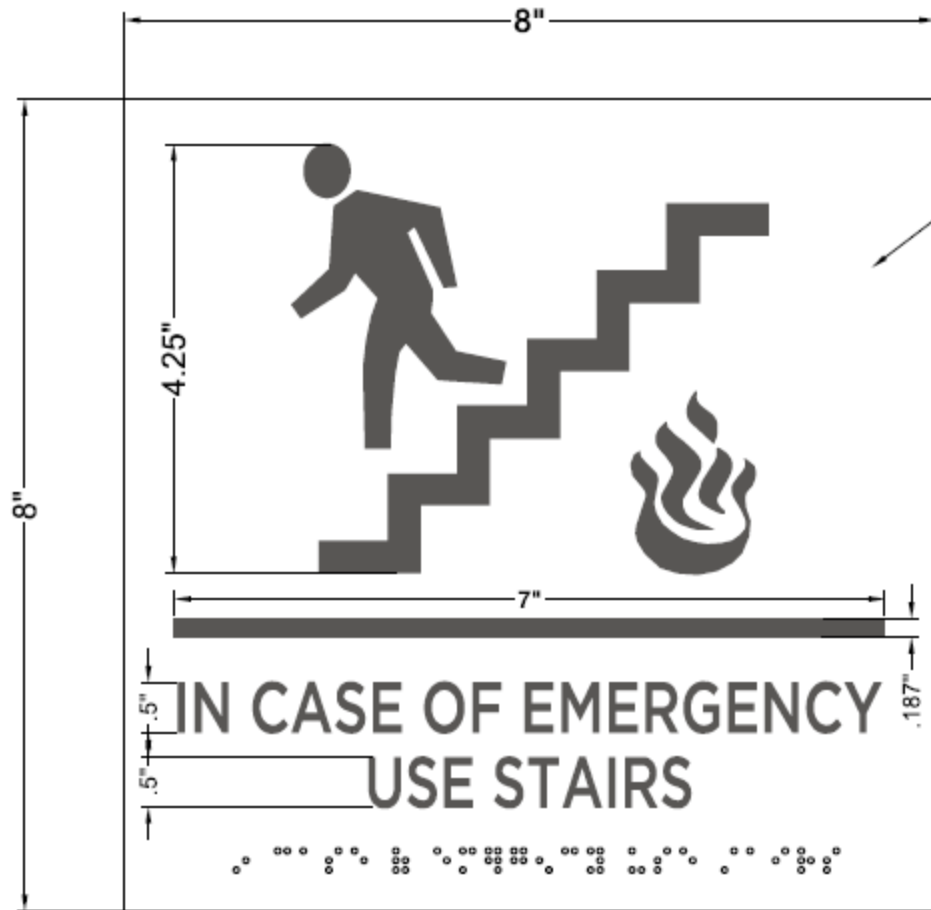

RETURNS

8" LETTERS WITH BRUSHED ALUMINUM FACES / OVERALL SIZE: 8.25" X 55"

Side View

1/4" WHITE SINTRA
W/ DARK GRAY ADA
W/ BRAILLE

Tape Mounted

Font: Gotham

1/4" White Sintra
Dark Gray ADA
w/ Braille

Tape Mount