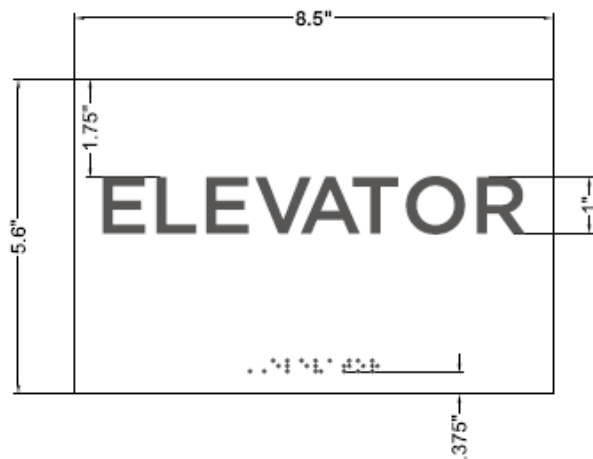

1/4" WHITE SINTRA
W/ DARK GRAY ADA
W/ BRAILLE

Tape Mounted

Font: Gotham