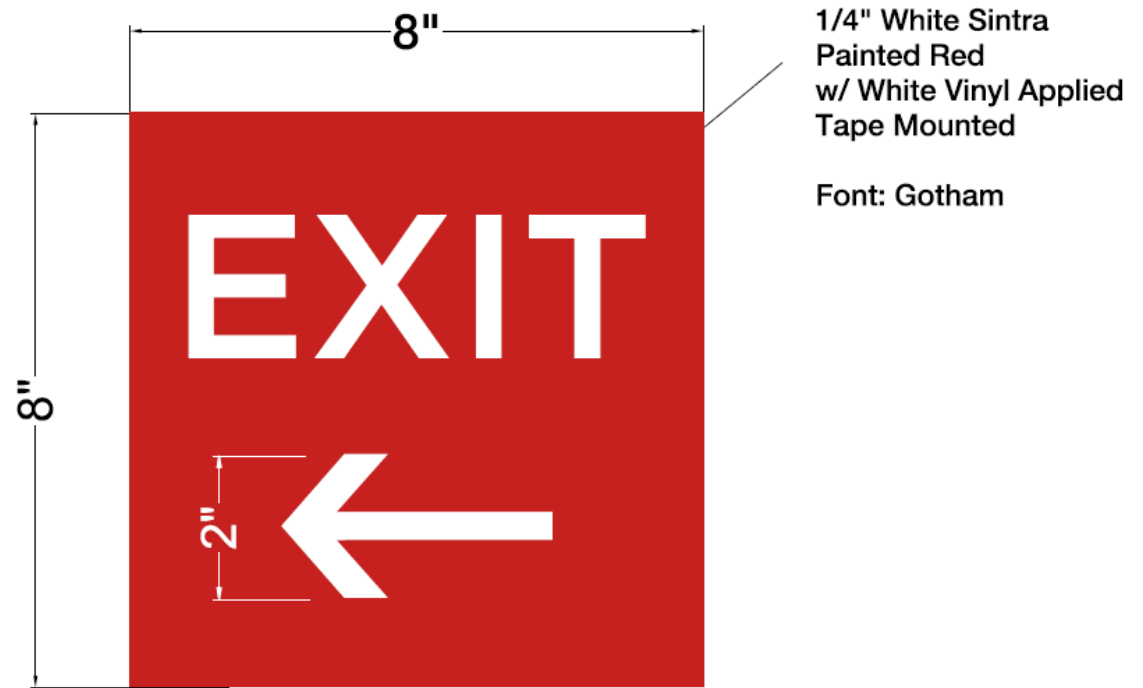

RETURNS

8" LETTERS WITH BRUSHED ALUMINUM FACES / OVERALL SIZE: 8.25" X 55"

Side View

1/4" WHITE SINTRA
W/ DARK GRAY ADA
W/ BRAILLE

Tape Mounted

Font: Gotham

1/4" White Sintra
Dark Gray ADA
w/ Braille

Tape Mount