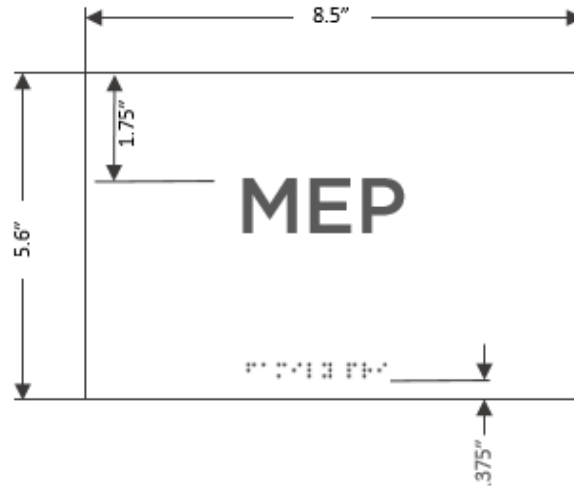

RETURNS

8" LETTERS WITH BRUSHED ALUMINUM FACES / OVERALL SIZE: 8.25" X 55"

Side View

1/4" WHITE SINTRA
W/ DARK GRAY ADA
W/ BRAILLE

Tape Mounted

Font: Gotham

1/4" White Sintra
Dark Gray ADA
w/ Braille

Tape Mount