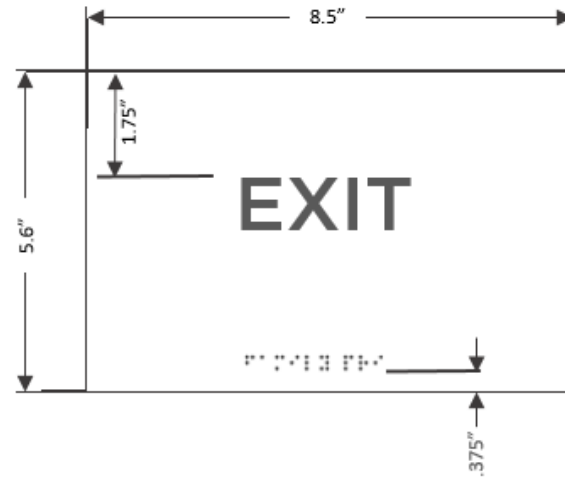

RETURNS

8" LETTERS WITH BRUSHED ALUMINUM FACES / OVERALL SIZE: 8.25" X 55"

Side View

1/4" WHITE SINTRA
W/ DARK GRAY ADA
W/ BRAILLE

Tape Mounted

Font: Gotham

1/4" White Sintra
Dark Gray ADA
w/ Braille

Tape Mount