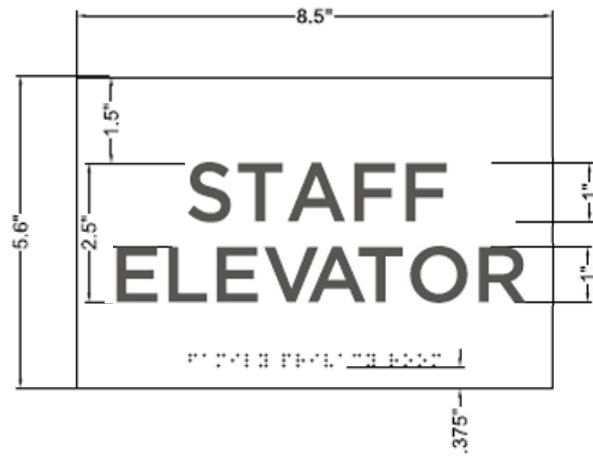

1/4" WHITE SINTRA
W/ DARK GRAY ADA
W/ BRAILLE

Tape Mounted

Font: Gotham