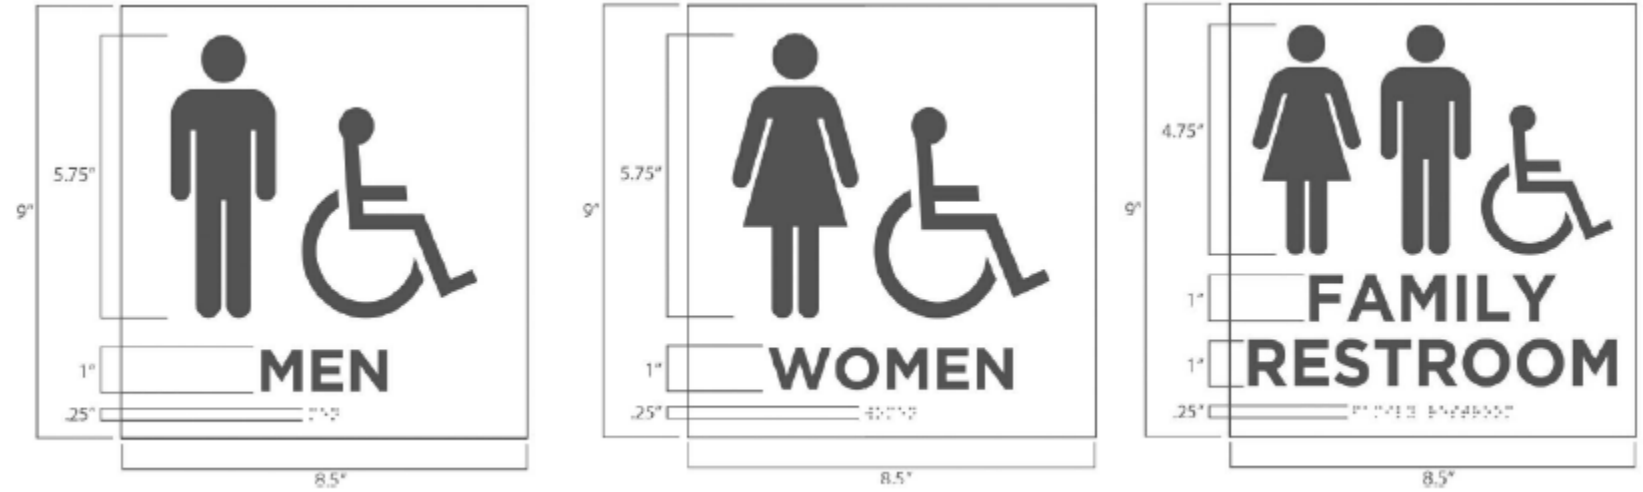

SIGNAGE EXAMPLES:

# TO AND THROUGH COLLEGE AND CAREER

DARK GRAY VINYL GRAPHICS / SIZE: 7" LETTERS OVERALL SIZE: 17" x 122"

STUDY ROOM  
1  
STUDY ROOM  
2  
STUDY ROOM  
3  
STUDY ROOM  
4

SILVER VINYL GRAPHICS / SIZE OF EACH: 3" LETTERS

1 2 3

8" TALL SILVER VINYL LETTERS

1	13		
2	14		
3	15	TEEN 1	TEEN 1
4	16	TEEN 2	TEEN 2
5	17	TEEN 3	TEEN 3
6	18	TEEN 4	TEEN 4
7	19	TEEN 5	TEEN 5
8	20	TEEN 6	TEEN 6
9	21	TEEN 7	TEEN 7
10	22	TEEN 8	TEEN 8
11	23		
12	24		

SIZE OF SILVER VINYL: 28" X 24"